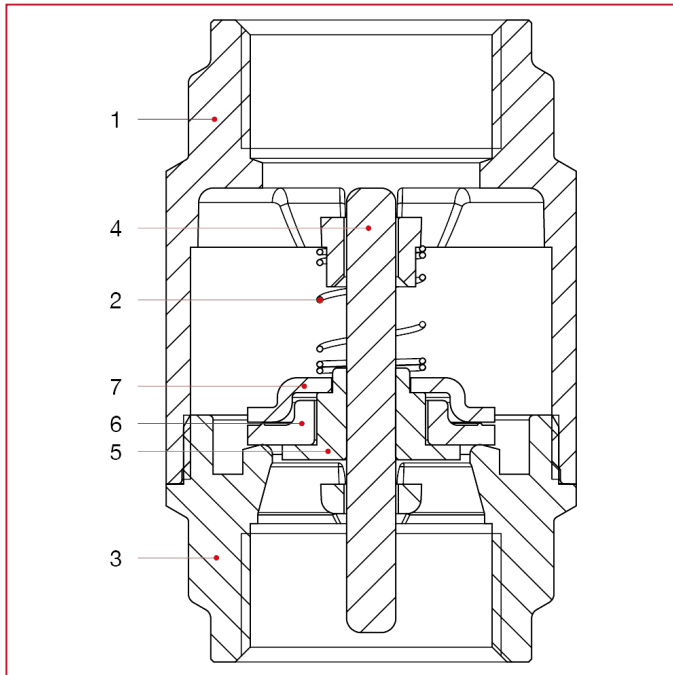

EUROPA[®] CHECK AND FOOT VALVES

100 EUROPA[®] check valve

MATERIALS

POS.	DESCRIPTION	N.	MATERIAL
1	Body	1	Brass CW617N
2	Spring	1	Stainless steel AISI 302
3	End adapter	1	Brass CW617N
4	Pin	1	Brass CW614N
5	Cap	1	Brass CW614N
6	Washer	1	NBR
7	Plate	1	Stainless steel AISI 304