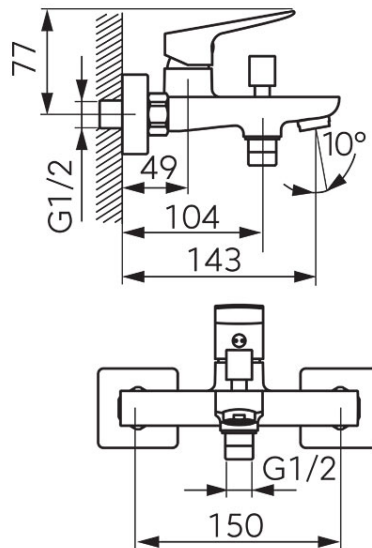

<iframe src="https://www.googletagmanager.com/ns.html?id=GTM-TW4VHJJ" height="0" width="0" style="display:none;visibility:hidden"></iframe>

Code: **BVI1VLBL**

VITTO VERDELINE - wall-mounted bath mixer, black

<https://www.ferrocompany.com/product-6264-BVI1VLBL.html>

Individual packaging: **1, package with bar code allowing for retail sale**

- ceramic cartridge
- automatic bath/shower switch with a lock
- M24x1 flow regulator
- built-in flow limiter for shower outlet
- G1/2 eccentric connection spacing  $150 \pm 20$  mm
- shower set not included
- finish: black matt