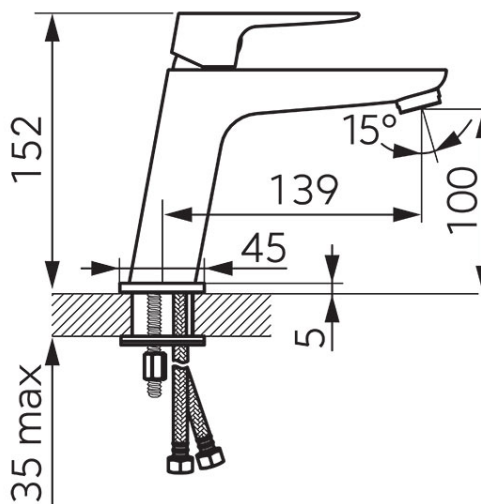

<iframe src="https://www.googletagmanager.com/ns.html?id=GTM-TW4VHJJ" height="0" width="0" style="display:none;visibility:hidden"></iframe>

Code: **BVI2VLBL**

VITTO VERDELINE - standing washbasin mixer, black

<https://www.ferrocompany.com/product-6260-BVI2VLBL.html>

Individual packaging: **1, package with bar code allowing for retail sale**

- ceramic cartridge
- single hole assembly
- FerroAirMix M24x1 aerator
- Ferro Easy Clean System - easy limescale removal
- G3/8 - M10x1 flexible connections
- finish: black matt