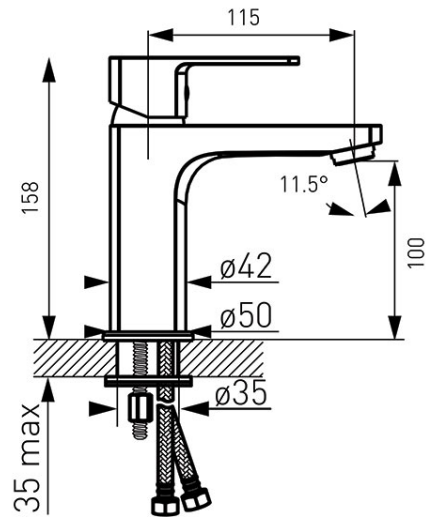

<iframe src="https://www.googletagmanager.com/ns.html?id=GTM-TW4VHJJ" height="0" width="0" style="display:none;visibility:hidden"></iframe>

Code: **BLB2VL**

Alba VerdeLine - standing washbasin mixer

<https://www.ferrocompany.com/product-5527-BLB2VL.html>

Individual packaging: **1, package with bar code allowing for retail sale**

- ceramic regulator
- single-hole assembly
- G5/4 automatic drain plug klik-clak
- FerroAirMix M24x1 aerator
- Easy Clean System - lime scale simple to remove
- flexible connectors G3/8 - M10x1
- chrome