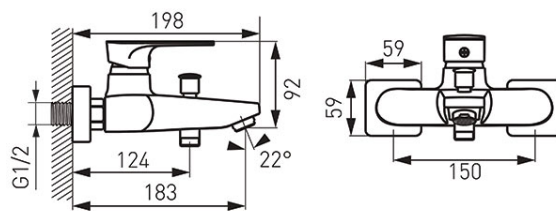

<iframe src="https://www.googletagmanager.com/ns.html?id=GTM-TW4VHJJ" height="0" width="0" style="display:none;visibility:hidden"></iframe>

Code: **BAQ1**

Algeo Square - wall-mounted bath mixer

<https://www.ferrocompany.com/product-5326-BAQ1.html>

Individual packaging: **1, package with bar code allowing for retail sale**

Collective packaginig: **12**

- ceramic cartridge
- wall mounted
- automatic bath/shower switch
- M24x1 aerator
- G1/2 eccentric connection spacing 150 ± 20 mm
- shower set not included
- chrome