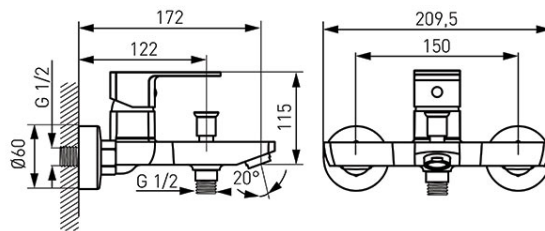

<iframe src="https://www.googletagmanager.com/ns.html?id=GTM-TW4VHJJ" height="0" width="0" style="display:none;visibility:hidden"></iframe>

Code: **BLB1VL**

Alba VerdeLine - wall-mounted bath mixer

<https://www.ferrocompany.com/product-5526-BLB1VL.html>

Individual packaging: **1, package with bar code allowing for retail sale**

- ceramic regulator
- wall mounted
- bath/shower switch
- M24x1 aerator
- water flow limiter for shower
- G1/2 eccentric connection spacing  $150 \pm 20$  mm
- shower set not included
- chrome